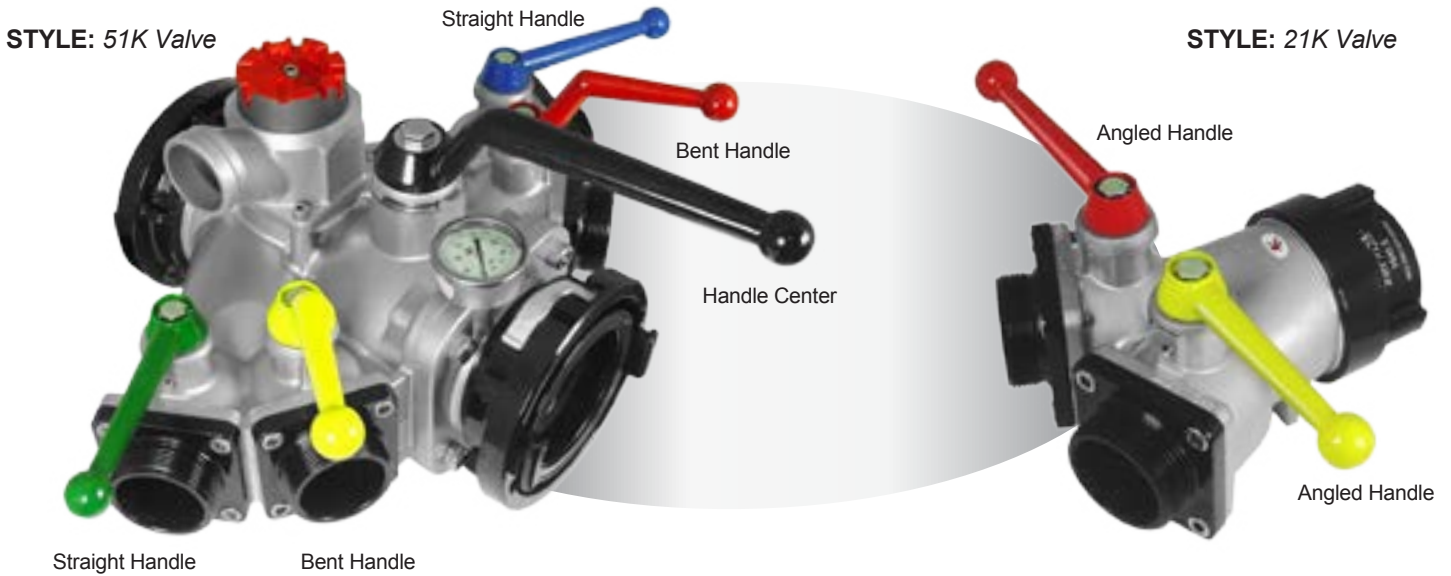

Valve Color Coding Options

Handles Also Available For Retro Fit:
Indicate Color When Ordering

Part Number	Description - Valve Style	
VLP30269432-Y	Handle Center	51K, 32K
VLP40320732-Y	Bent Handle(inner)	51K
VLP30209232-Y	Straight Handle(outer)	51K, 32K, 31K
VLP40146532-Y	Angled Handle	31K(center), 21K
VLP30017432-Y	Handle	23K

**Gate Valves Available With
 Color Coated Bodies**

- Using powder coating to color code the body, assists in immediate recognition of product function, saving time.